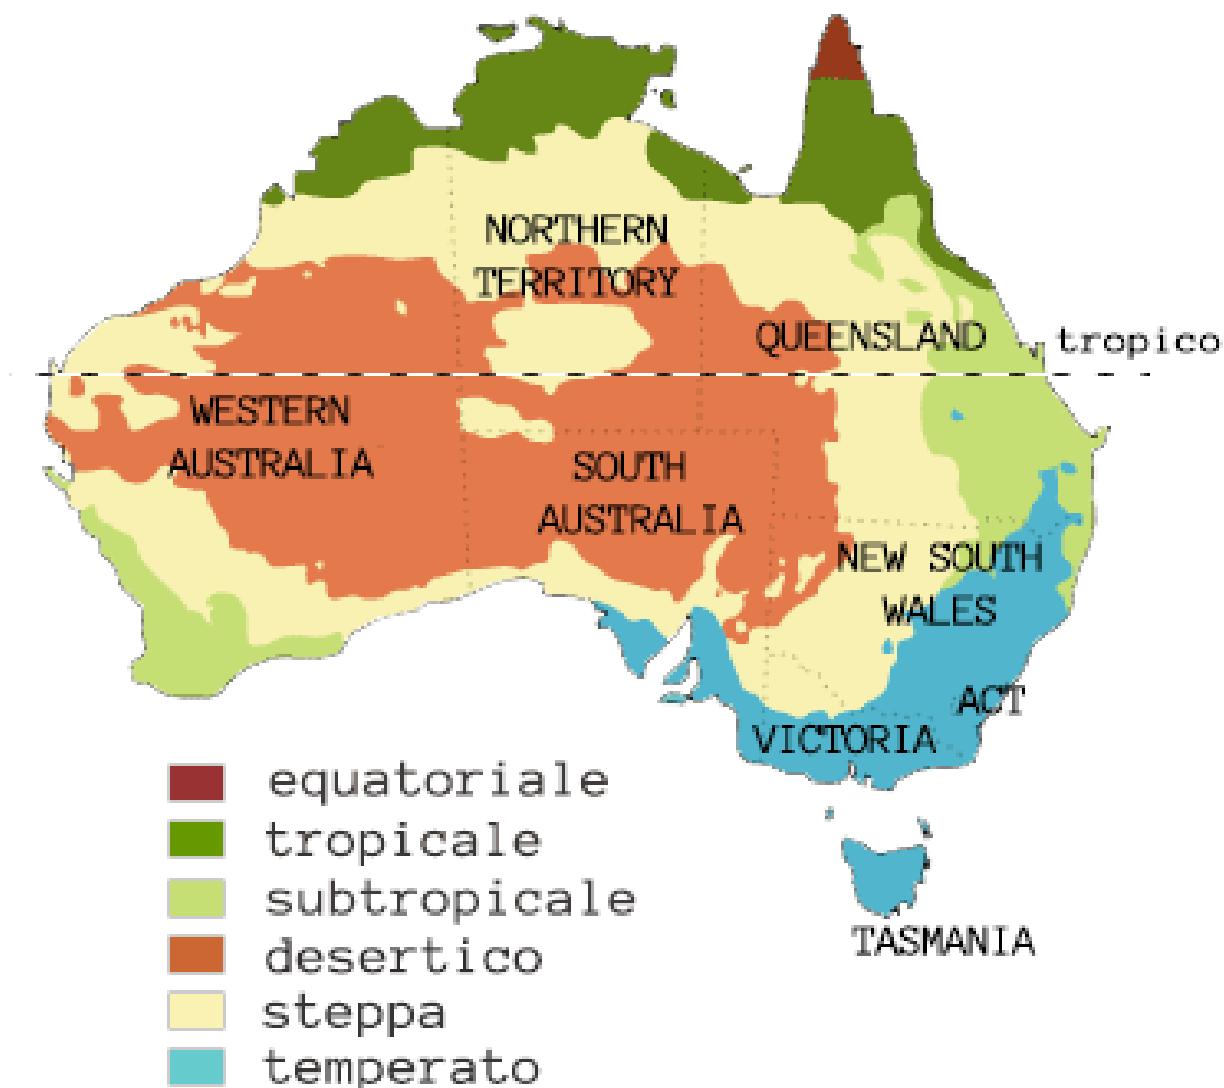

AUSTRALIA CLIMATIC AREAS

Vestis warranty **will be valid** in following areas: Subtropical (light green), steppe (light yellow), temperate (light blue)

Vestis warranty **won't be valid** in following areas: Equatorial (red), tropical (dark green), desertico (orange).