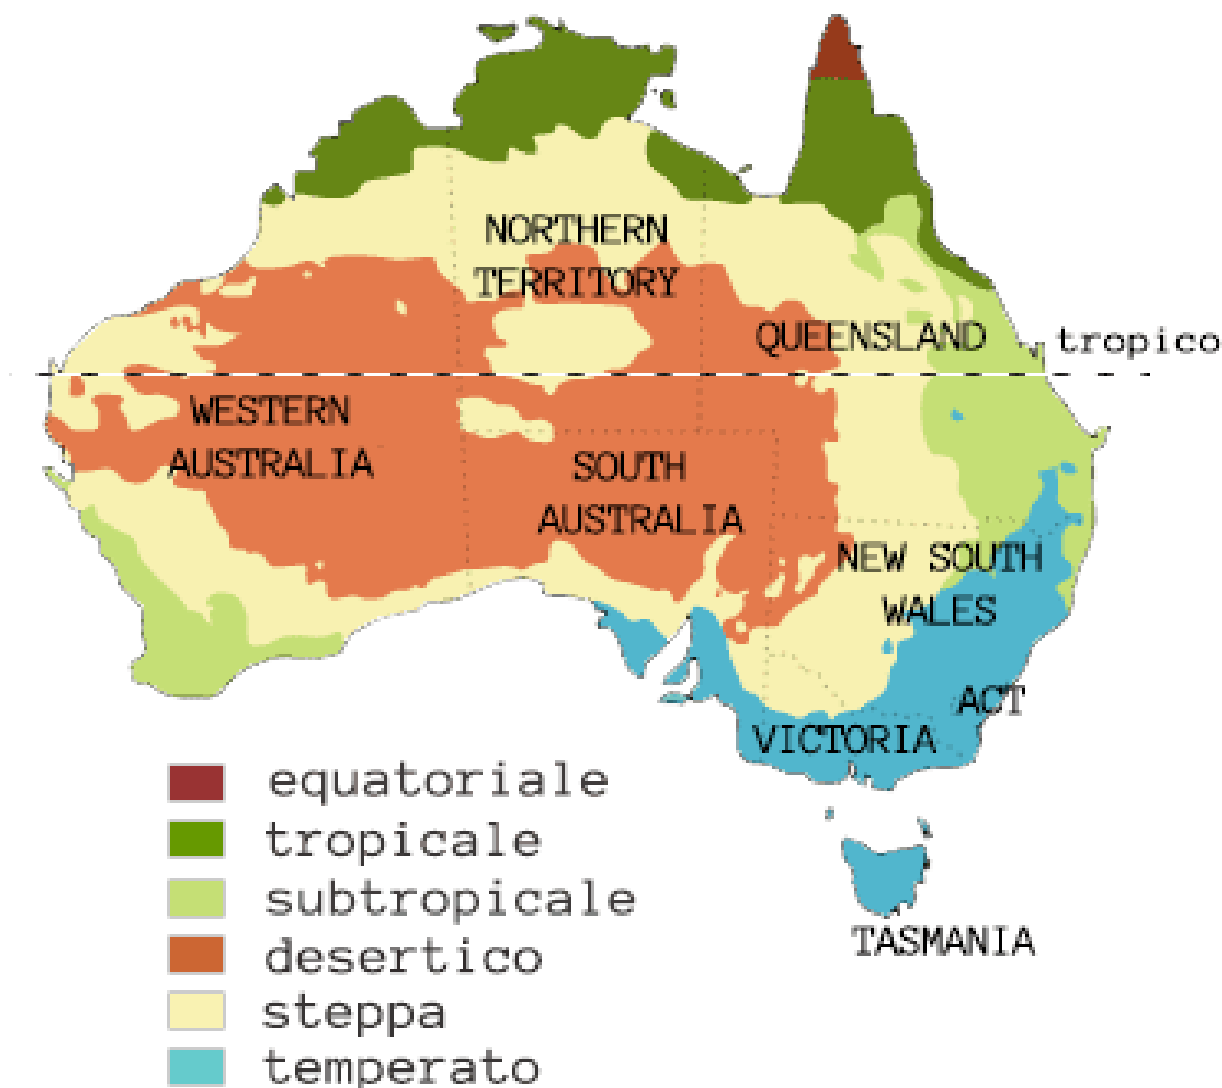

AUSTRALIA CLIMATIC AREAS

Vestis warranty **will be valid** in following areas: Subtropical (light green), steppe (light yellow), temperate (light blue)

Vestis warranty **won't be valid** in following areas: Equatorial (red), tropical (dark green), desertico (orange).